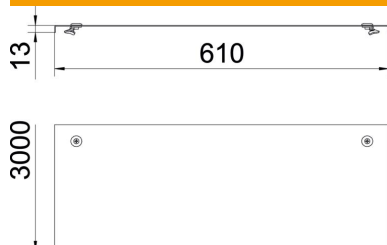

Technical data sheet

Cover incl. turn buckle FS

Item number: 6227465

Cover with turn buckles for wide span cable trays and wide span cable ladders with side heights of 110 and 160 mm. Transverse bead from 500 mm width.

Take appropriate constructive protection measures if there are high wind speeds.

St Steel

FS Strip galvanized

Master data

Item number	6227465
Description 1	Cover with turn buckle
Description 2	wide span system 110 and 160
Manufacturer	OBO
Dimension	600x3000
Material	Steel
Surface	Strip galvanized
Surface standard	DIN EN 10346
Smallest sales unit	3
Unit of quantity	Metre
Weight	741 kg
Weight unit	kg/100 m

Technical data sheet

Cover incl. turn buckle FS

Item number: 6227465

Dimensions

Length	3,000 mm
Width	600 mm
Height	110 mm
Plate thickness	1.5 mm
Dimension B	600 mm
Dimension H	15 mm
Dimension L	3,000 mm

Technical data