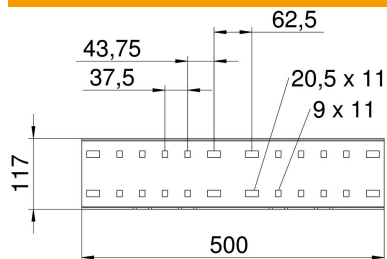

## Straight connector A2

Item number: 6091229

Straight connector for straight connections of cable trays, wide span cable trays and ladders with a side height of 110 mm. Including appropriate bolts, washers and nuts.

### Master data

|                     |                          |
|---------------------|--------------------------|
| Item number         | 6091229                  |
| Type                | WRVL 110 A2              |
| Description 1       | Straight connector       |
| Description 2       | for wide span system 110 |
| Manufacturer        | OBO                      |
| Dimension           | 110x500                  |
| Material            | Stainless steel          |
| Surface             | Bright, treated          |
| Surface standard    |                          |
| Smallest sales unit | 2                        |
| Unit of quantity    | Piece                    |
| Weight              | 154.2 kg                 |
| Weight unit         | kg/100 pc.               |

### Dimensions

|                 |        |
|-----------------|--------|
| Length          | 500 mm |
| Width           | 20 mm  |
| Height          | 110 mm |
| Plate thickness | 2.5 mm |