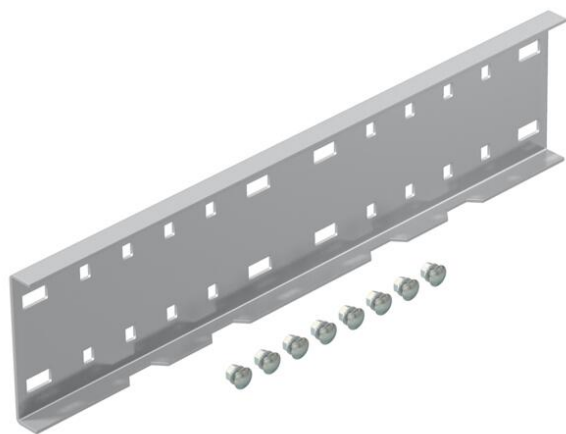

## Straight connector A2

Item number: 6091229

Straight connector for straight connections of cable trays, wide span cable trays and ladders with a side height of 110 mm. Including appropriate bolts, washers and nuts.

**A2** Stainless steel

**2B** Bright, treated

### Master data

|                     |                          |
|---------------------|--------------------------|
| Item number         | 6091229                  |
| Type                | WRVL 110 A2              |
| Description 1       | Straight connector       |
| Description 2       | for wide span system 110 |
| Manufacturer        | OBO                      |
| Dimension           | 110x500                  |
| Material            | Stainless steel          |
| Surface             | Bright, treated          |
| Surface standard    |                          |
| Smallest sales unit | 2                        |
| Unit of quantity    | Piece                    |
| Weight              | 154.2 kg                 |
| Weight unit         | kg/100 pc.               |

### Dimensions

|                 |        |
|-----------------|--------|
| Length          | 500 mm |
| Width           | 20 mm  |
| Height          | 110 mm |
| Plate thickness | 2.5 mm |