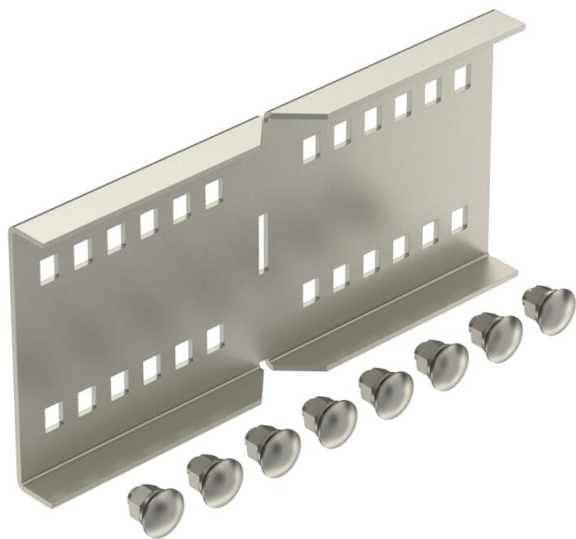

## Straight and angle connector A4

Item number: 6091397

Angle connector for wide span cable trays and ladders with a side height of 110 mm. Including appropriate bolts, washers and nuts.

**A4** Stainless steel

**2B** Bright, treated

### Master data

Item number	6091397
Type	WRWVK 110 A4
Description 1	Angle connector
Description 2	for wide span system 110
Manufacturer	OBO
Dimension	110x250
Material	Stainless steel
Surface	Bright, treated
Surface standard	
Smallest sales unit	2
Unit of quantity	Piece
Weight	82 kg
Weight unit	kg/100 pc.

### Dimensions

Length	250 mm
Width	20 mm
Height	110 mm
Plate thickness	2.5 mm