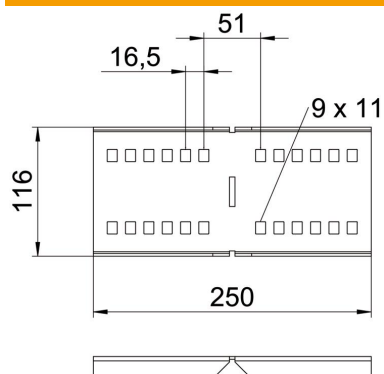

## Straight and angle connector A4

Item number: 6091397

Angle connector for wide span cable trays and ladders with a side height of 110 mm. Including appropriate bolts, washers and nuts.

**A4** Stainless steel

### Master data

Item number	6091397
Type	WRWVK 110 A4
Description 1	Angle connector
Description 2	for wide span system 110
Manufacturer	OBO
Dimension	110x250
Material	Stainless steel
Surface	Bright, treated
Surface standard	
Smallest sales unit	2
Unit of quantity	Piece
Weight	82 kg
Weight unit	kg/100 pc.

### Dimensions

Length	250 mm
Width	20 mm
Height	110 mm
Plate thickness	2.5 mm